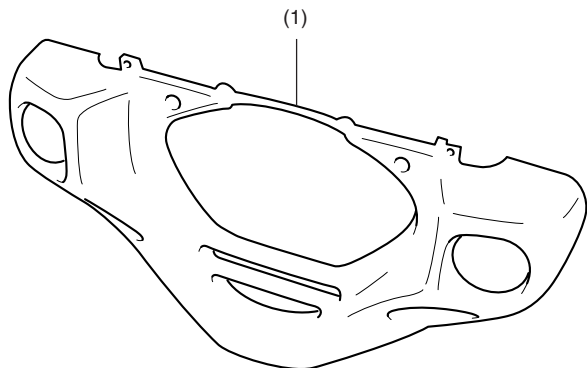

# INSTALLATION INSTRUCTIONS

Accessory  
**CHROME FRONT LOWER COWL**  
P/N 08F81-MCA-101

Application

**GL1800**

Publications No.

Issue Date

**February 2006**

## PARTS LIST

No.	Description	Q'ty
(1)	Chrome front lower cowl	1