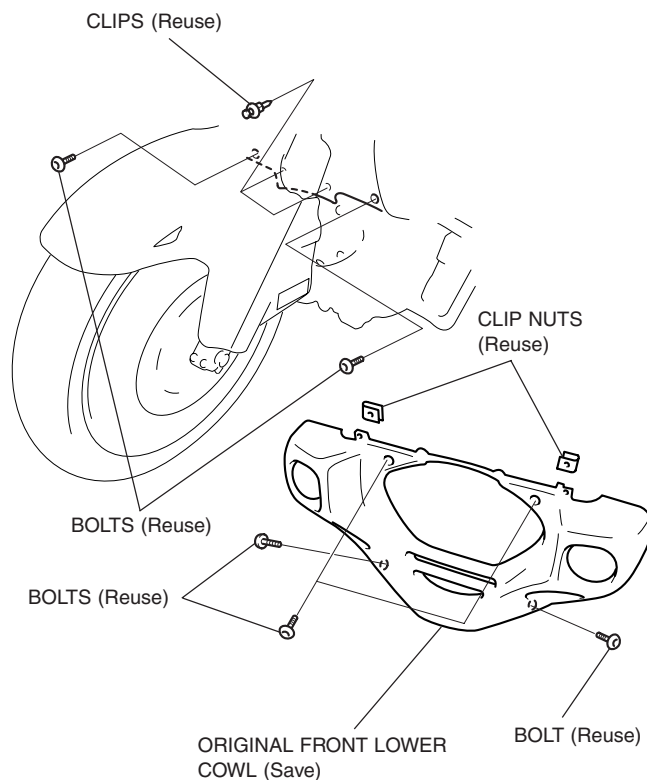

INSTALLATION

NOTE:

- To prevent burns, allow the engine and cooling system to cool before installing the radiator cowl.

1. Remove the original front lower cowl as described in the Service Manual.